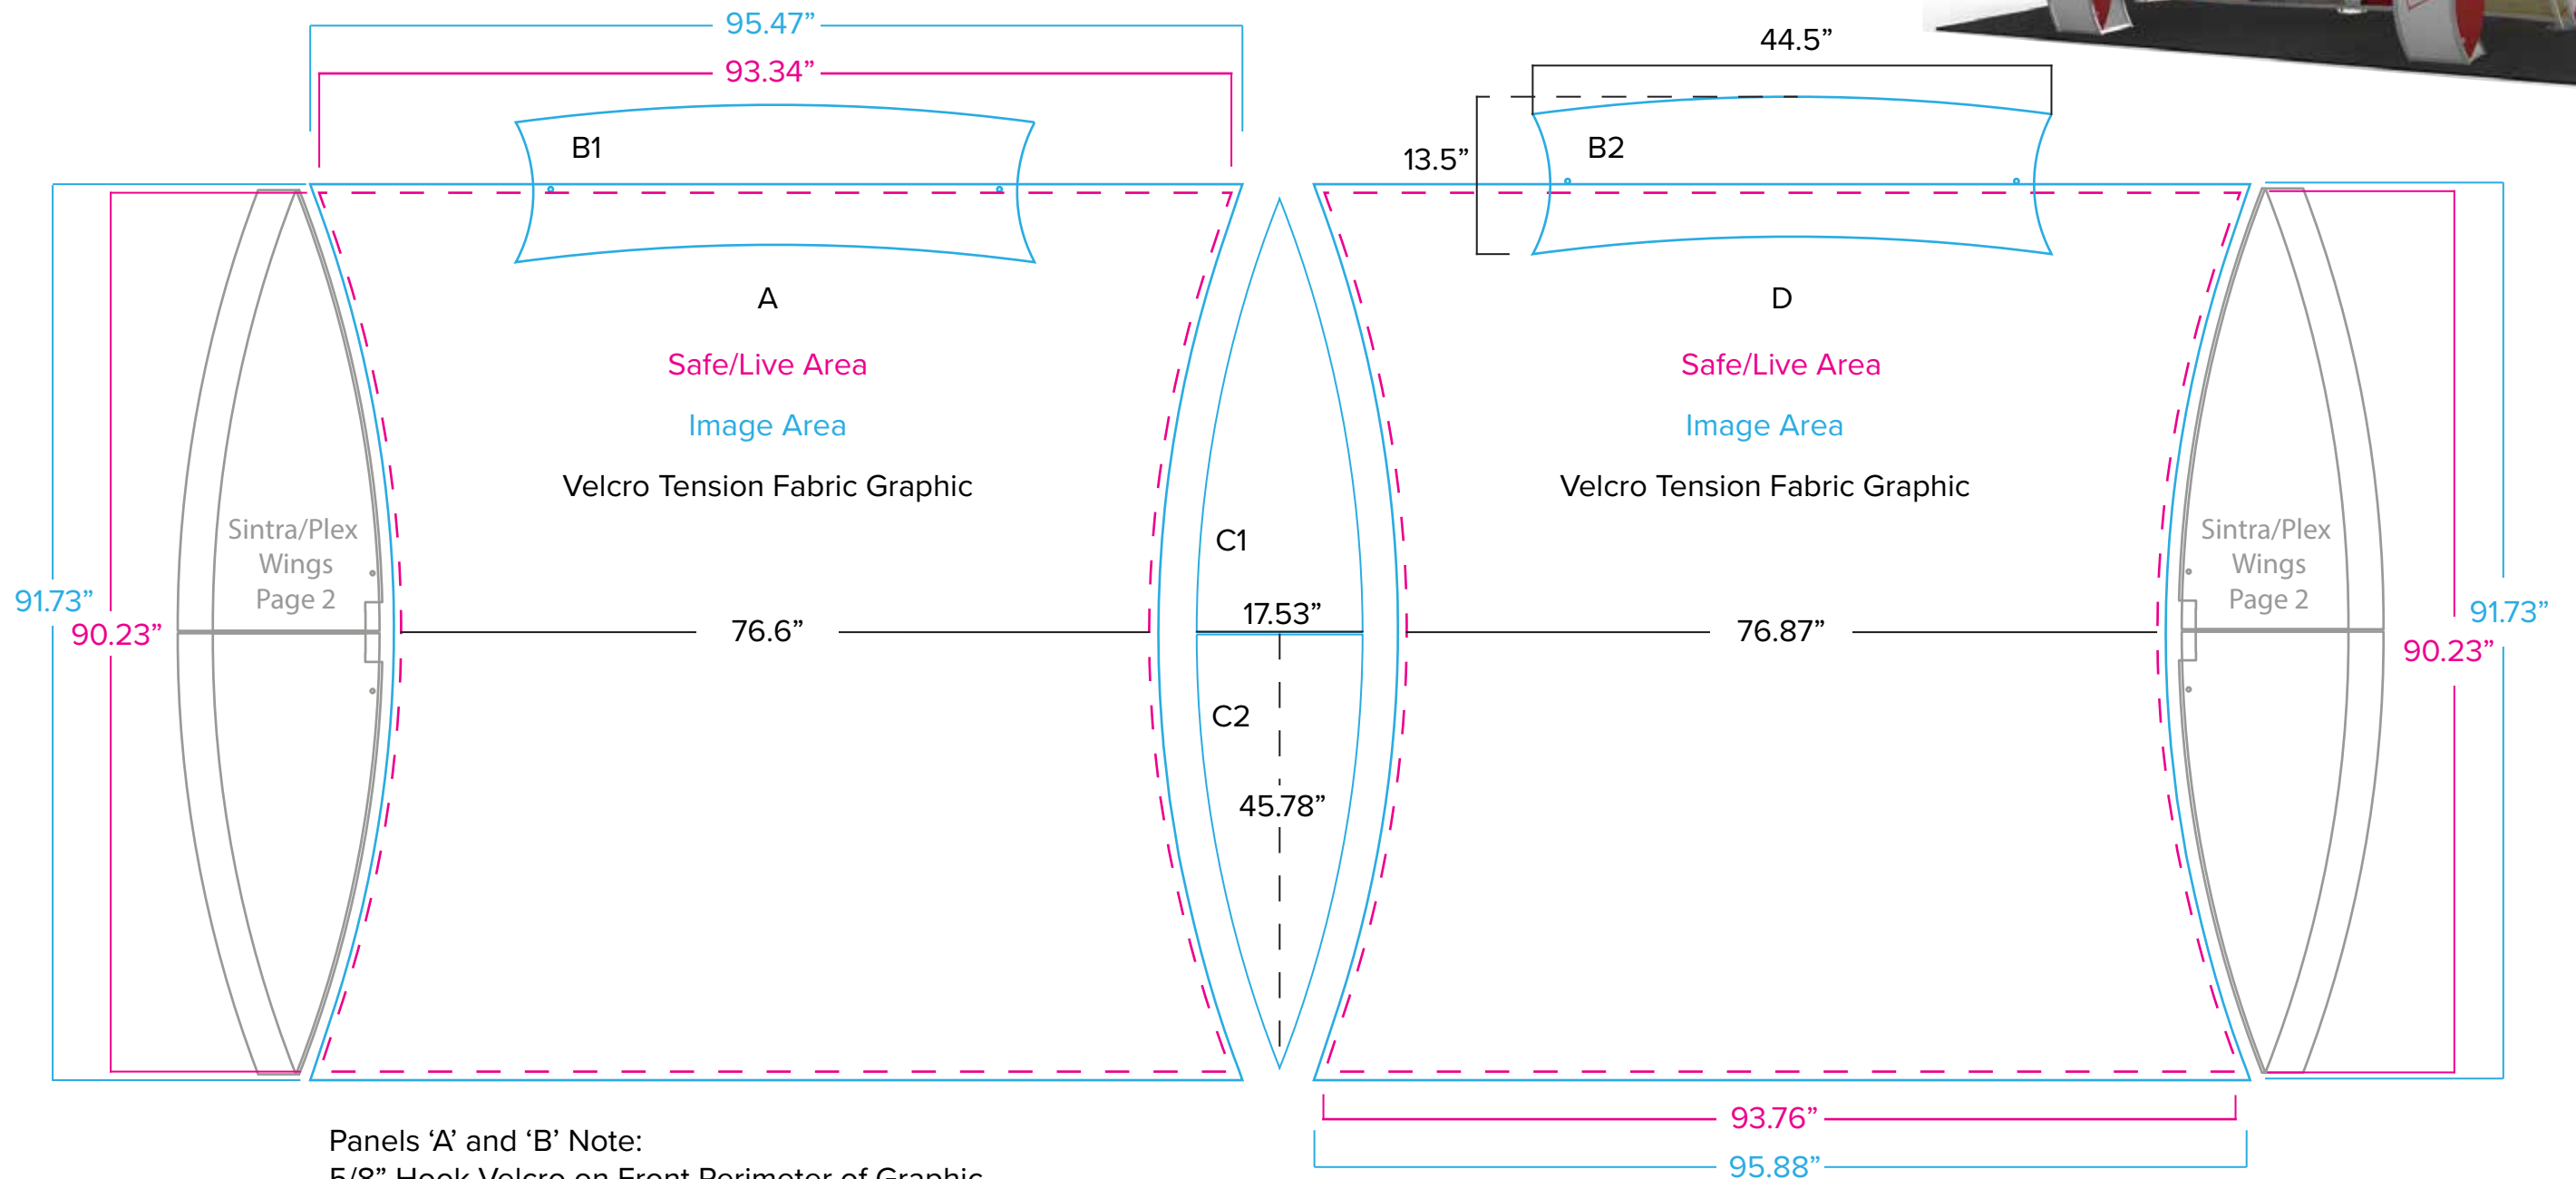

Graphic Template
 10 x 20 Inline Exhibit
 Velcro Tension Fabric Graphic, **Sintra/Plex Graphics**
 Printed wings **NOT INCLUDED** in graphics price. Please request prancing.

NOTE: All Raster Art (jpg, tiff,psd, png, etc.) must be at least 100 dpi at print size.
 Standard kits are often customized. Please check with Customer Service to ensure that this template matches your specific job.

Graphic Template 10 x 20 Inline Exhibit

Layered Sintra/Plex Wing Graphics

Printed wings NOT INCLUDED in graphics price. Please request prancing.

NOTE: All Raster Art (jpg, tiff,psd, png, etc.) must be at least 100 dpi at print size.

Standard kits are often customized. Please check with Customer Service to ensure that this template matches your specific job.

Graphic Template
 10 x 20 Inline Exhibit
 MOD-1303 Pedestals – Sintra Graphics,
Sintra/Plex Wing Graphics
 Printed wings NOT INCLUDED in graphics price. Please request pricing.

'F' Panels Note: 1/4" of graphic perimeter is hidden by extrusion

NOTE: All Raster Art (jpg, tiff,psd, png, etc.) must be at least 100 dpi at print size.
 Standard kits are often customized. Please check with Customer Service to ensure that this template matches your specific job.