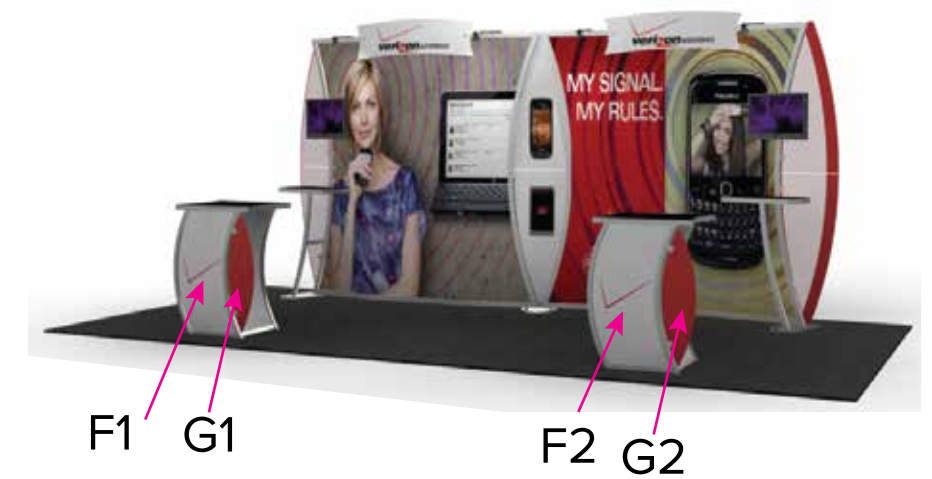

Graphic Template 10 x 20 Inline Exhibit

Layered Sintra/Plex Wing Graphics

Printed wings NOT INCLUDED in graphics price. Please request prancing.

NOTE: All Raster Art (jpg, tiff,psd, png, etc.) must be at least 100 dpi at print size.

Standard kits are often customized. Please check with Customer Service to ensure that this template matches your specific job.

Graphic Template
 10 x 20 Inline Exhibit
 MOD-1303 Pedestals – Sintra Graphics,
Sintra/Plex Wing Graphics
 Printed wings NOT INCLUDED in graphics price. Please request pricing.