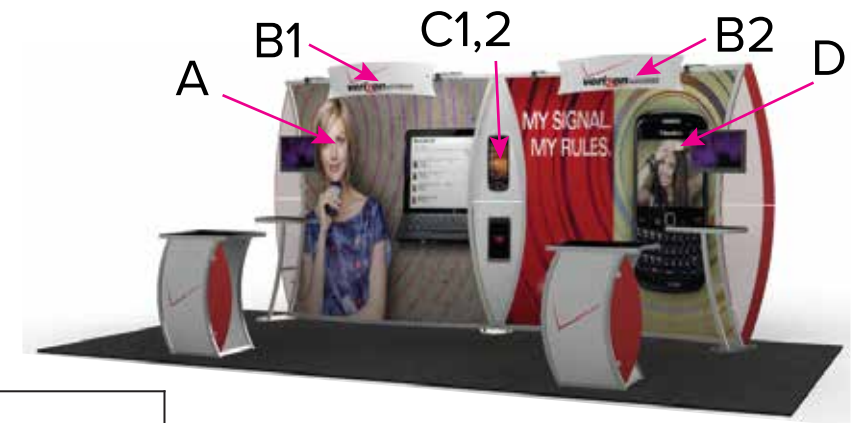

Graphic Template
 10 x 20 Inline Exhibit
 Velcro Tension Fabric Graphic, **Sintra/Plex Graphics**
 Printed wings **NOT INCLUDED** in graphics price. Please request prancing.

NOTE: All Raster Art (jpg, tiff,psd, png, etc.) must be at least 100 dpi at print size.
 Standard kits are often customized. Please check with Customer Service to ensure that this template matches your specific job.

Graphic Template 10 x 20 Inline Exhibit

Layered Sintra/Plex Wing Graphics

Printed wings NOT INCLUDED in graphics price. Please request prancing.

NOTE: All Raster Art (jpg, tiff,psd, png, etc.) must be at least 100 dpi at print size.

Standard kits are often customized. Please check with Customer Service to ensure that this template matches your specific job.

Graphic Template
 10 x 20 Inline Exhibit
 MOD-1303 Pedestals – Sintra Graphics,
Sintra/Plex Wing Graphics
 Printed wings NOT INCLUDED in graphics price. Please request pricing.