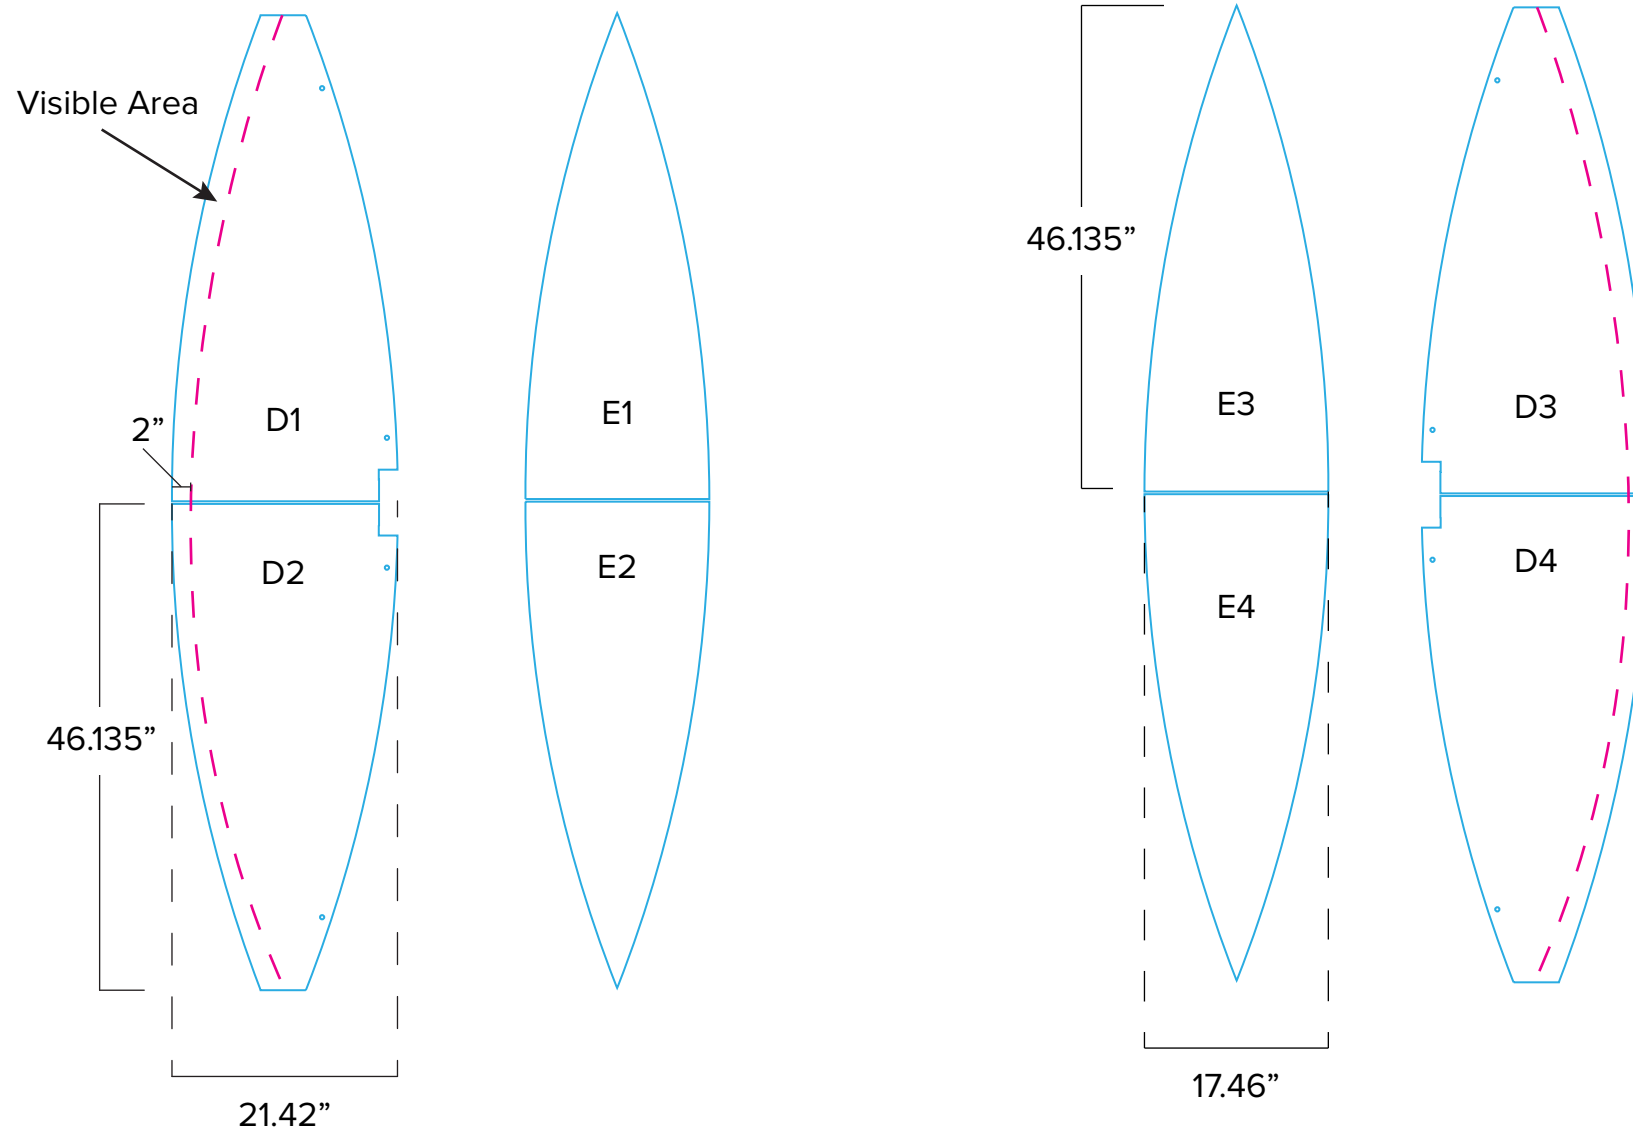

Graphic Template
 10 x 20 Inline Exhibit
 Velcro Tension Fabric Graphic, **Sintra/Plex Graphics**
 Printed wings **NOT INCLUDED** in graphics price. Please request prancing.

NOTE: All Raster Art (jpg, tiff,psd, png, etc.) must be at least 100 dpi at print size.
 Standard kits are often customized. Please check with Customer Service to ensure that this template matches your specific job.

Graphic Template 10 x 20 Inline Exhibit

Layered Sintra/Plex Wing Graphics

Printed wings NOT INCLUDED in graphics price. Please request prancing.

NOTE: All Raster Art (jpg, tiff,psd, png, etc.) must be at least 100 dpi at print size.

Standard kits are often customized. Please check with Customer Service to ensure that this template matches your specific job.

Graphic Template
 10 x 20 Inline Exhibit
 MOD-1303 Pedestals – Sintra Graphics,
Sintra/Plex Wing Graphics
 Printed wings NOT INCLUDED in graphics price. Please request pricing.

'F' Panels Note: 1/4" of graphic perimeter is hidden by extrusion

NOTE: All Raster Art (jpg, tiff,psd, png, etc.) must be at least 100 dpi at print size.
 Standard kits are often customized. Please check with Customer Service to ensure that this template matches your specific job.