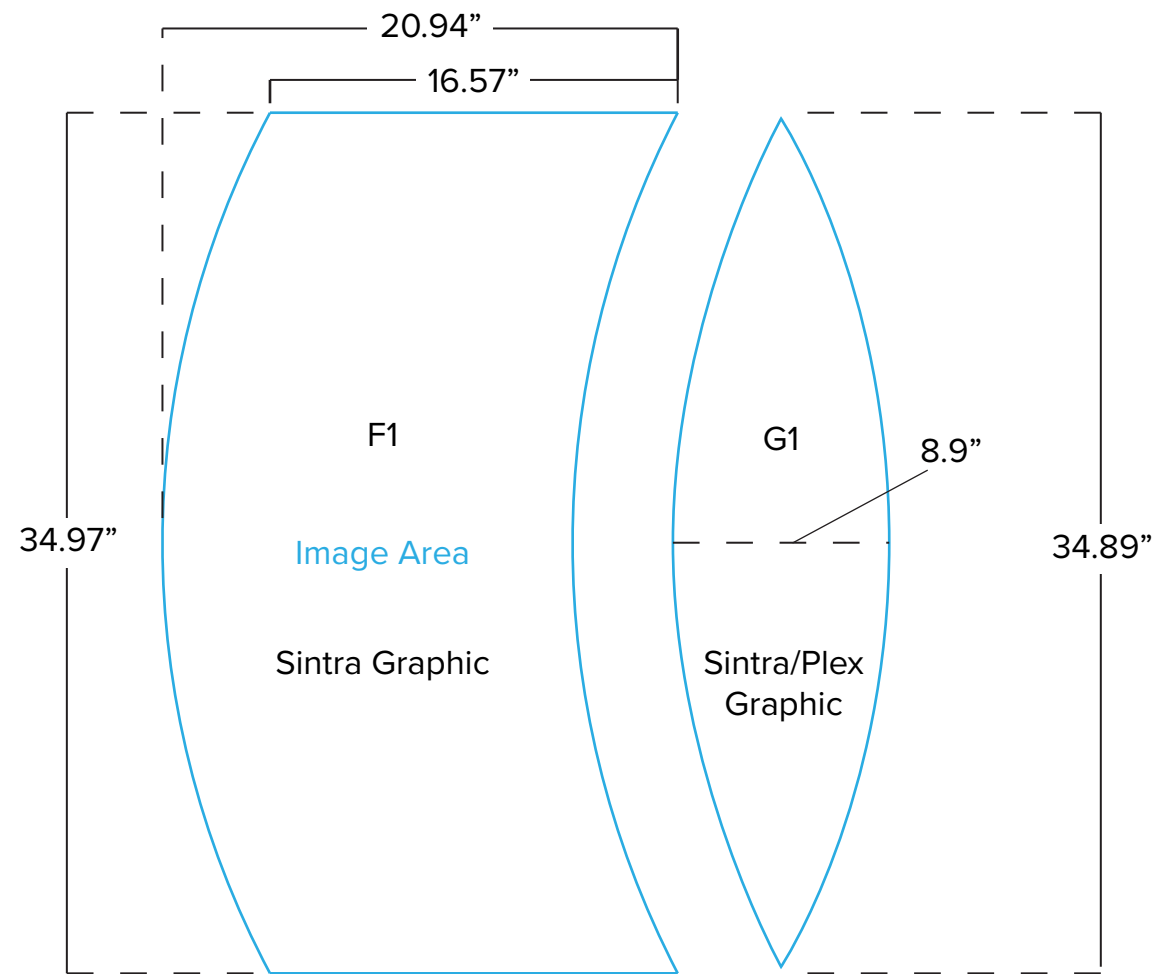

Graphic Template
 10 x 20 Inline Exhibit
 Velcro Tension Fabric Graphic, **Sintra/Plex Graphics**
 Printed wings **NOT INCLUDED** in graphics price. Please request prancing.

NOTE: All Raster Art (jpg, tiff,psd, png, etc.) must be at least 100 dpi at print size.
 Standard kits are often customized. Please check with Customer Service to ensure that this template matches your specific job.

Graphic Template 10 x 20 Inline Exhibit

Layered Sintra/Plex Wing Graphics

Printed wings NOT INCLUDED in graphics price. Please request prancing.

NOTE: All Raster Art (jpg, tiff,psd, png, etc.) must be at least 100 dpi at print size.

Standard kits are often customized. Please check with Customer Service to ensure that this template matches your specific job.

Graphic Template
 10 x 20 Inline Exhibit
 MOD-1303 Pedestals – Sintra Graphics,
Sintra/Plex Wing Graphics
 Printed wings NOT INCLUDED in graphics price. Please request pricing.

'F' Panels Note: 1/4" of graphic perimeter is hidden by extrusion

NOTE: All Raster Art (jpg, tiff,psd, png, etc.) must be at least 100 dpi at print size.
 Standard kits are often customized. Please check with Customer Service to ensure that this template matches your specific job.